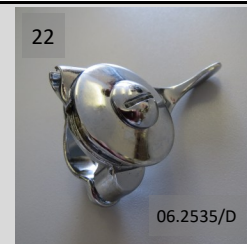

NORTON COMMANDO HANDLEBAR CONTROLS & CABLES (1975 to 1978)

18
Use item 17
06.2027