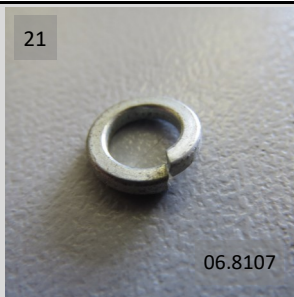

We are the only supplier of Commando & Dominator parts using the original factory drawings. Our products are mostly made in England and to original specification. We also offer Norton Rotary spares, factory service manuals and literature for **NORTON** and **TRIUMPH** motorcycles.

INSIST ON GENUINE FACTORY PARTS PACKAGED WITH THIS LOGO

NORTON COMMANDO HANDLEBAR CONTROLS & CABLES (1975 to 1978)

18
Use item 17
06.2027