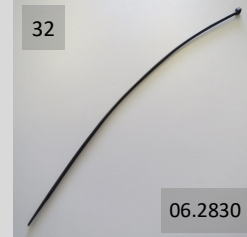

## NORTON COMMANDO HANDLEBAR CONTROLS & CABLES (1975 to 1978)

18  
Use item 17  
06.2027

23  
Not Available  
06.7979

24  
Not Available  
06.7976

25  
Not Available  
06.7974

26  
Not Available  
06.7973

27  
Not Available  
06.7977