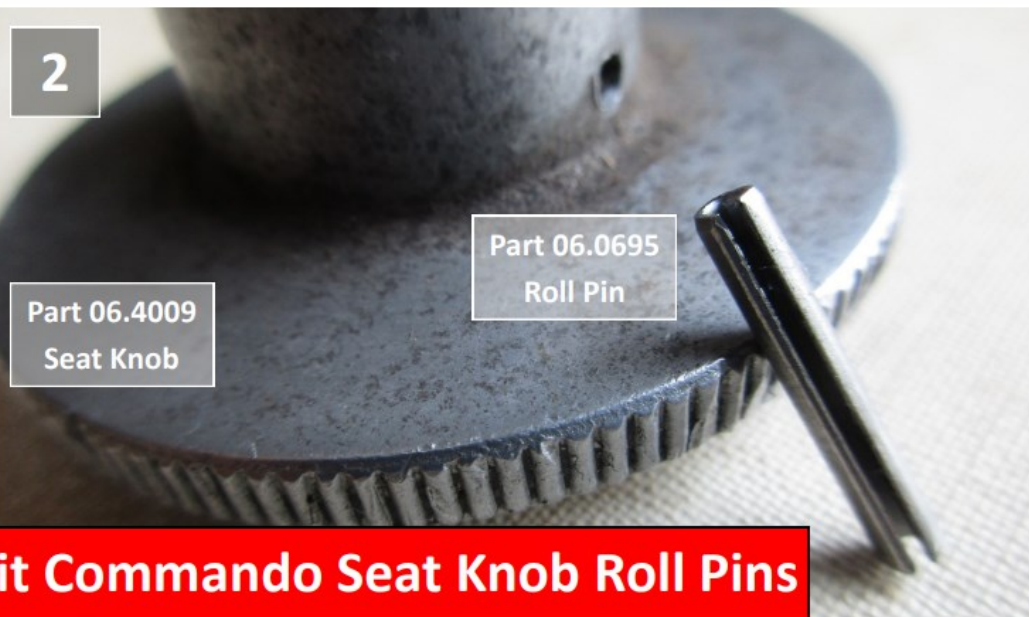

INSIST ON GENUINE FACTORY PARTS PACKAGED WITH OUR A.N.LOGO

Fit Commando Seat Knob Roll Pins