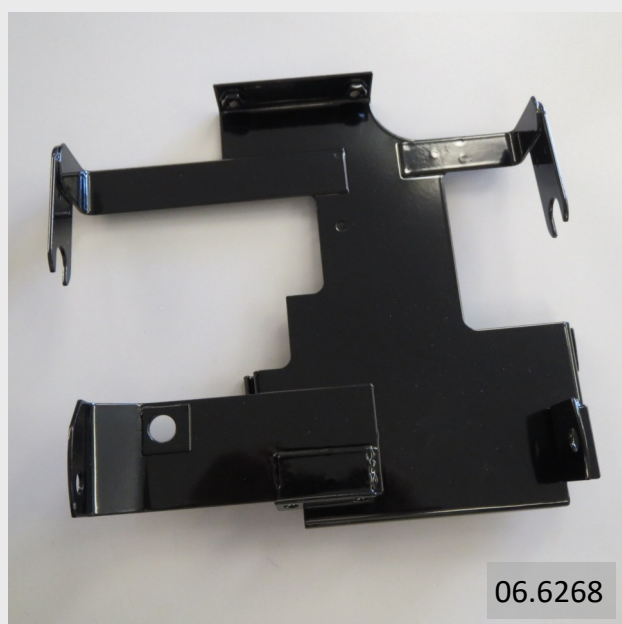

INSIST ON ANDOVER NORTON PARTS PACKAGED WITH OUR A.N. LOGO

NORTON COMMANDO BATTERY TRAYS, RUBBERS & STRAPS 1968 to 1978

Part	Description	Year/Machine
06.0533	Rubber pad	1968-69
06.0568	Battery strap	1968-69
06.0615	Battery tray	1968-69
06.0811	Grommet	1968-75
06.0867	Rubber side pad	1968-69
06.1220	Battery tray	S Type
06.1223	Battery tray rubber	S Type
06.1233	Battery/oil tank rubber	S Type
06.1656	Rubber	1970
06.1659	Rubber (06.1658/06.1660)	1970 -73
06.1662	Battery strap	1970 -73
06.1667	Crossbar (06.1668)	1970 -73
06.2557	Battery tray (06.1651)	1970 -73
06.2602	Rubber (06.1657)	1970 -73
06.3244	Battery YB9B	1968 -74
06.4064	Buckle	1974 -78
06.4065	Pin	1974 -78
06.4070	Battery strap	1974 -78
06.4082	Rubber	1974 -78
06.4128	Battery tray	850Mk2a
06.6268	Battery tray	850Mk3

06.3244

06.4064

06.4065

See our
Website
for Pricing

06.4070

06.4082

06.4128

06.6268