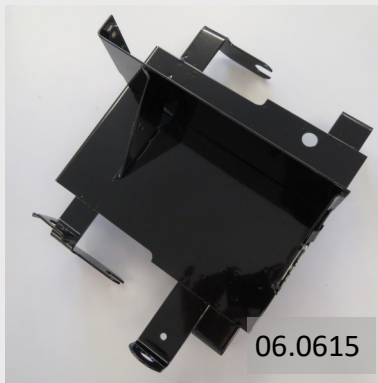

We are the only supplier of Commando & Dominator parts using the original factory drawings. Our products are mostly made in England and to original specification. We also offer Norton Rotary spares, factory service manuals and literature for **NORTON** and **TRIUMPH** motorcycles.

INSIST ON ANDOVER NORTON PARTS PACKAGED WITH OUR A.N. LOGO

NORTON COMMANDO BATTERY TRAYS, RUBBERS & STRAPS 1968 to 1978

Part	Description	Year/Machine
06.0533	Rubber pad	1968-69
06.0568	Battery strap	1968-69
06.0615	Battery tray	1968-69
06.0811	Grommet	1968-78
06.0867	Rubber side pad	1968-69
06.1220	Battery tray	S Type
06.1223	Battery tray rubber	S Type
06.1233	Battery/oil tank rubber	S Type
06.1656	Rubber	1970
06.1659	Rubber (06.1658/06.1660)	1970 -73
06.1662	Battery strap	1970 -73
06.1667	Crossbar (06.1668)	1970 -73
06.2557	Battery tray (06.1651)	1970 -73
06.2602	Rubber (06.1657)	1970 -73
06.3244	Battery YB9B	1968 -74
06.3300	Battery YB12AA	850Mk3
06.4064	Buckle	1974 -78
06.4065	Pin	1974 -78
06.4070	Battery strap	1974 -78
06.4082	Rubber	1974 -78
06.4128	Battery tray	850Mk2a
06.6268	Battery tray	850Mk3

06.0533

See our Website for Pricing