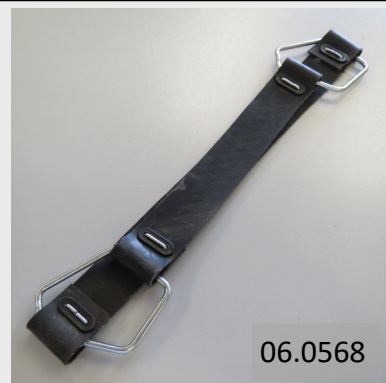

We are the only supplier of Commando & Dominator parts using the original factory drawings. Our products are mostly made in England and to original specification. We also offer Norton Rotary spares, factory service manuals and literature for **NORTON** and **TRIUMPH** motorcycles.

INSIST ON ANDOVER NORTON PARTS PACKAGED WITH OUR A.N. LOGO

NORTON COMMANDO BATTERY TRAYS, RUBBERS & STRAPS 1968 to 1978

Part	Description	Year/Machine
06.0533	Rubber pad	1968-69
06.0568	Battery strap	1968-69
06.0615	Battery tray	1968-69
06.0811	Grommet	1968-78
06.0867	Rubber side pad	1968-69
06.1220	Battery tray	S Type
06.1223	Battery tray rubber	S Type
06.1233	Battery/oil tank rubber	S Type
06.1656	Rubber	1970
06.1659	Rubber (06.1658/06.1660)	1970 -73
06.1662	Battery strap	1970 -73
06.1667	Crossbar (06.1668)	1970 -73
06.2557	Battery tray (06.1651)	1970 -73
06.2602	Rubber (06.1657)	1970 -73
06.3244	Battery YB9B	1968 -74
06.3300	Battery YB12AA	850Mk3
06.4064	Buckle	1974 -78
06.4065	Pin	1974 -78
06.4070	Battery strap	1974 -78
06.4082	Rubber	1974 -78
06.4128	Battery tray	850Mk2a
06.6268	Battery tray	850Mk3

See our Website for Pricing