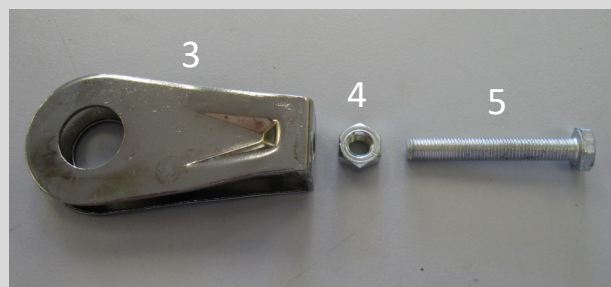

Commando Drive Chain Adjuster parts (Mk3)

Item	Part	Description	Qty.	Item	Part	Description	Qty.
1	06.0650	Adjuster	2	4	14.0301	Nut	2
2	06.0651	Nut	2	5	06.6405	Hex. Screw	2
3	06.6109	Adjuster	2				

Please refer to our Website for Pricing: www.andover-norton.co.uk

BUY SPARES FROM OUR SALES COUNTER IN ANDOVER, HAMPSHIRE

Order on-line: www.andover-norton.co.uk tel: 01264 359 565 email: office@andover-norton.co.uk