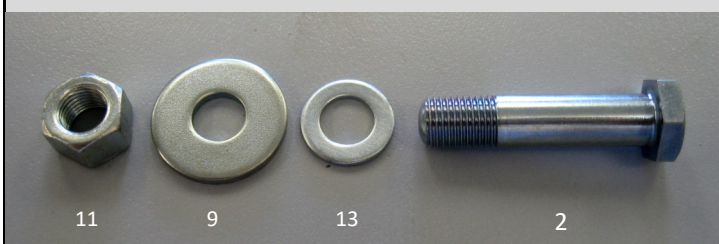

INSIST ON ANDOVER NORTON PARTS PACKAGED WITH OUR A.N. LOGO

THESE SUSPENSION PARTS ARE AVAILABLE FROM STOCK:-

06.7865 Slimline Featherbed 06.0461 Early Commando 1968-70 06.2179 Late Commando 1971 onwards

Pre-Mk3 Commando Top Suspension Fixings (2 sets per bike, 1 set on Mk3)

Mk3 Commando Top Suspension Fixings, left side only (1 set per bike)

Pre-Mk3 Commando Bottom Suspension Fixings (2 sets per bike)

Item	Part	Description	Item	Part	Description
1	03.3195	Spacer	7	06.6490	Bolt
2	06.0463	Bolt	8	06.7612	Lipped washer
3	06.0465	Bolt	9	06.7808	Plain washer
4	06.0695	Roll pin	10	06.8070	Circlip
5	06.4009	Seat knob	11	14.0303	Nut
6	06.6434	Bolt	12	14.1303	Nut
			13	60.2322	Plain washer