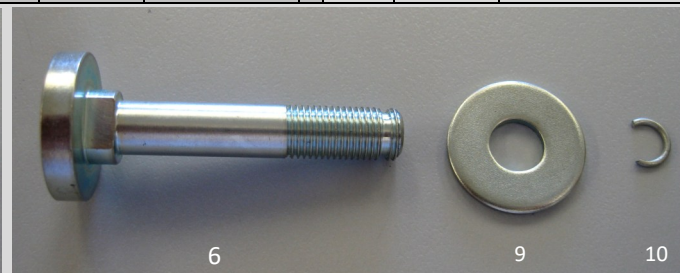

Mk3 Commando caliper side bottom fixings (1 set per bike)

Please refer to our Website for Pricing: www.andover-norton.co.uk

BUY SPARES FROM OUR SALES COUNTER IN ANDOVER, HAMPSHIRE

Order on-line: www.andover-norton.co.uk   tel: 01264 359 565   email: office@andover-norton.co.uk