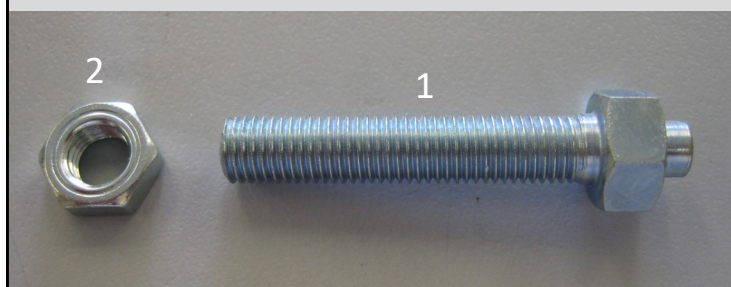

INSIST ON ANDOVER NORTON PARTS PACKAGED WITH OUR A.N. LOGO

THESE SWINGING ARM PARTS ARE AVAILABLE FROM STOCK:-

Commando Swinging Arm parts (not Mk3)

Item	Part	Description	Qty.
1	06.0869	End cap	1
2	06.0448	O ring	2
3	06.0453	Pivot spindle	1
4	60.2320	Washer	1
5	14.0101	Bolt	1
6	06.0446	Dust cover	2
7	06.0449	O ring	2
8	06.0447	Bearing	2
9	06.0868	End cap	1
10	06.4061	Nipple washer	1
11	06.3411	Nipple	1
12	06.0871	Washer	1
13	06.0873	Rod	1

Commando Swinging Arm parts (Mk3)

Item	Part	Description	Qty.
1	06.6623	Welch plug	2
2	06.5229	Disc wick	2
3	06.5230	Oil wick	2
4	06.5227	Seal Assy.	2
5	06.5320	Bearing	2
6	06.4699	Pivot spindle	1
7	06.4772	Rubber plug	2
8	06.4700	Cotten	2
9	04.5057	Fibre washer	2
10	60.2320	Washer	2
11	14.0301	Nut	2