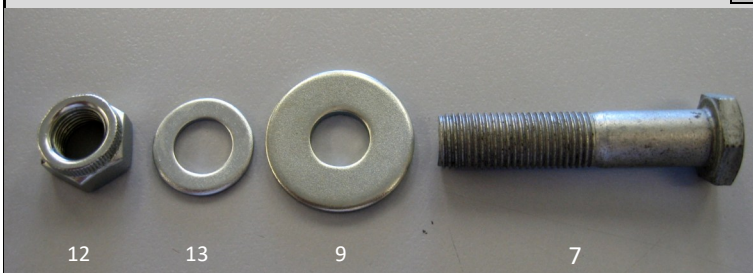

INSIST ON ANDOVER NORTON PARTS PACKAGED WITH OUR A.N. LOGO

THESE SUSPENSION PARTS ARE AVAILABLE FROM STOCK:-

06.7865 Slimline Featherbed 06.0461 Early Commando 1968-70 06.2179 Late Commando 1971 onwards

Pre-Mk3 Commando Top Suspension Fixings (2 sets per bike, 1 set on Mk3)

Mk3 Commando Top Suspension Fixings, left side only (1 set per bike)

Pre-Mk3 Commando Bottom Suspension Fixings (2 sets per bike)

Item	Part	Description	Item	Part	Description
1	03.3195	Spacer	7	06.6490	Bolt
2	06.0463	Bolt	8	06.7612	Lipped washer
3	06.0465	Bolt	9	06.7808	Plain washer
4	06.0695	Roll pin	10	06.8070	Circlip
5	06.4009	Seat knob	11	14.0303	Nut
6	06.6434	Bolt	12	14.1303	Nut
			13	60.2322	Plain washer

Mk3 Commando chain side bottom fixings (1 set per bike)

Mk3 Commando caliper side bottom fixings (1 set per bike)

Please refer to our Website for Pricing: www.andover-norton.co.uk

BUY SPARES FROM OUR SALES COUNTER IN ANDOVER, HAMPSHIRE