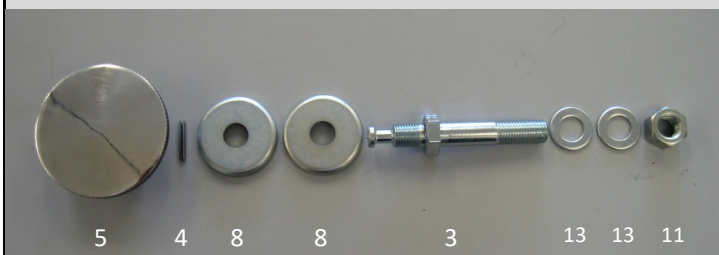

Pre-Mk3 Commando Top Suspension Fixings (2 sets per bike, 1 set on Mk3)

Mk3 Commando Top Suspension Fixings, left side only (1 set per bike)

Pre-Mk3 Commando Bottom Suspension Fixings (2 sets per bike)

Item	Part	Description	Item	Part	Description
1	03.3195	Spacer	7	06.6490	Bolt
2	06.0463	Bolt	8	06.7612	Lipped washer
3	06.0465	Bolt	9	06.7808	Plain washer
4	06.0695	Roll pin	10	06.8070	Circlip
5	06.4009	Seat knob	11	14.0303	Nut
6	06.6434	Bolt	12	14.1303	Nut
			13	60.2322	Plain washer

Commando Swinging Arm parts (Mk3)

Item	Part	Description	Qty.
1	06.6623	Welch plug	2
2	06.5229	Disc wick	2
3	06.5230	Oil wick	2
4	06.5227	Seal Assy.	2
5	06.5320	Bearing	2
6	06.4699	Pivot spindle	1
7	06.4772	Rubber plug	2
8	06.4700	Cotten	2
9	04.5057	Fibre washer	2
10	60.2320	Washer	2
11	14.0301	Nut	2

Commando Drive Chain Adjuster parts (not Mk3)

Commando Drive Chain Adjuster parts (Mk3)

Item	Part	Description	Qty.	Item	Part	Description	Qty.
1	06.0650	Adjuster	2	4	14.0301	Nut	2
2	06.0651	Nut	2	5	06.6405	Hex. Screw	2
3	06.6109	Adjuster	2				