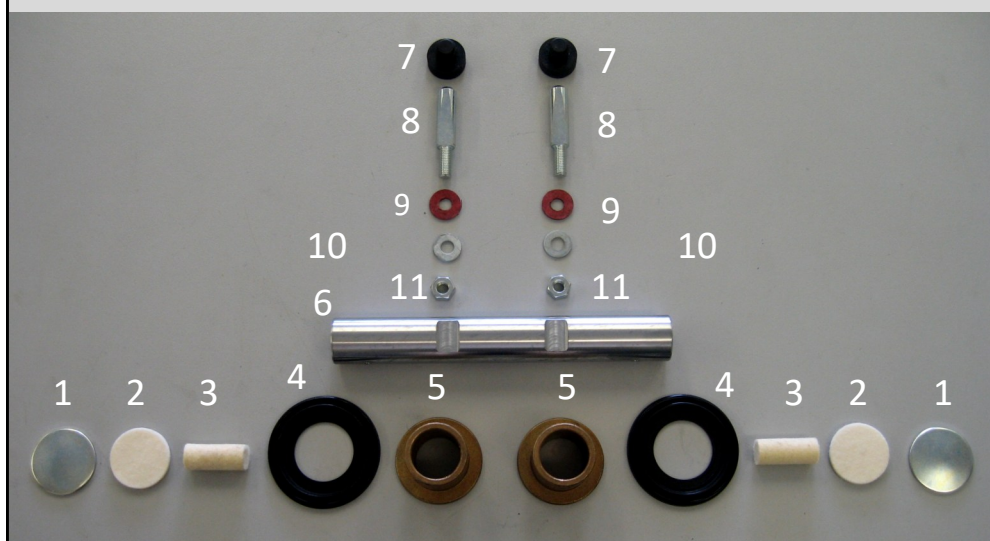

INSIST ON ANDOVER NORTON PARTS PACKAGED WITH OUR A.N. LOGO

THESE SWINGING ARM PARTS ARE AVAILABLE FROM STOCK:-

Commando Swinging Arm parts (not Mk3)

Item	Part	Description	Qty.
1	06.0869	End cap	1
2	06.0448	O ring	2
3	06.0453	Pivot spindle	1
4	60.2320	Washer	1
5	14.0101	Bolt	1
6	06.0446	Dust cover	2
7	06.0449	O ring	2
8	06.0447	Bearing	2
9	06.0868	End cap	1
10	06.4061	Nipple washer	1
11	06.3411	Nipple	1
12	06.0871	Washer	1
13	06.0873	Rod	1

Commando Swinging Arm parts (Mk3)

Item	Part	Description	Qty.
1	06.6623	Welch plug	2
2	06.5229	Disc wick	2
3	06.5230	Oil wick	2
4	06.5227	Seal Assy.	2
5	06.5320	Bearing	2
6	06.4699	Pivot spindle	1
7	06.4772	Rubber plug	2
8	06.4700	Cotten	2
9	04.5057	Fibre washer	2
10	60.2320	Washer	2
11	14.0301	Nut	2