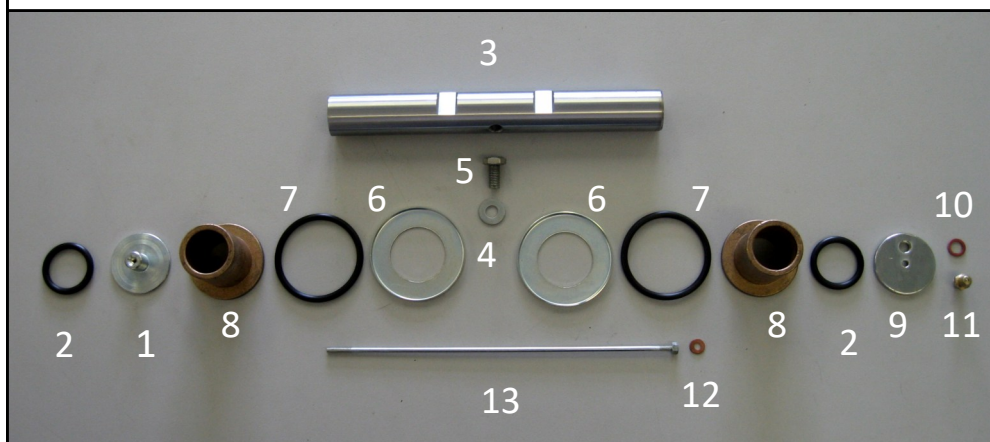

Pre-Mk3 Commando Top Suspension Fixings (2 sets per bike, 1 set on Mk3)

Mk3 Commando Top Suspension Fixings, left side only (1 set per bike)

Pre-Mk3 Commando Bottom Suspension Fixings (2 sets per bike)

Item	Part	Description	Item	Part	Description
1	03.3195	Spacer	7	06.6490	Bolt
2	06.0463	Bolt	8	06.7612	Lipped washer
3	06.0465	Bolt	9	06.7808	Plain washer
4	06.0695	Roll pin	10	06.8070	Circlip
5	06.4009	Seat knob	11	14.0303	Nut
6	06.6434	Bolt	12	14.1303	Nut
			13	60.2322	Plain washer

Mk3 Commando chain side bottom fixings (1 set per bike)

Mk3 Commando caliper side bottom fixings (1 set per bike)

Please refer to our Website for Pricing: www.andover-norton.co.uk

BUY SPARES FROM OUR SALES COUNTER IN ANDOVER, HAMPSHIRE

INSIST ON ANDOVER NORTON PARTS PACKAGED WITH OUR A.N. LOGO

THESE SWINGING ARM PARTS ARE AVAILABLE FROM STOCK:-

Commando Swinging Arm parts (not Mk3)

Item	Part	Description	Qty.
1	06.0869	End cap	1
2	06.0448	O ring	2
3	06.0453	Pivot spindle	1
4	60.2320	Washer	1
5	14.0101	Bolt	1
6	06.0446	Dust cover	2
7	06.0449	O ring	2
8	06.0447	Bearing	2
9	06.0868	End cap	1
10	06.4061	Nipple washer	1
11	06.3411	Nipple	1
12	06.0871	Washer	1
13	06.0873	Rod	1

Commando Swinging Arm parts (Mk3)

Item	Part	Description	Qty.
1	06.6623	Welch plug	2
2	06.5229	Disc wick	2
3	06.5230	Oil wick	2
4	06.5227	Seal Assy.	2
5	06.5320	Bearing	2
6	06.4699	Pivot spindle	1
7	06.4772	Rubber plug	2
8	06.4700	Cotten	2
9	04.5057	Fibre washer	2
10	60.2320	Washer	2
11	14.0301	Nut	2