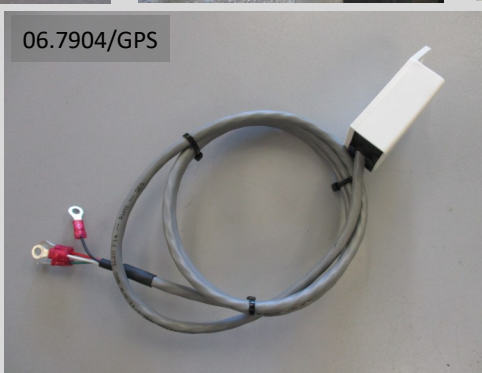

#### Smiths 80mm Electronic Speedos and Tachos

Part	Description
M5CLOCKKIT	MOUNTING KIT FOR LONG INST. HOLDERS
06.7904/E	SPEEDOMETER CABLE/SENDER
06.7904/GPS	SPEEDOMETER GPS MODULE
06.2278/E	SPEEDOMETER HEAD KPH (GREEN GLOBE)
06.5645/E	SPEEDOMETER HEAD KPH (NVT ARROW)
06.2277/E	SPEEDOMETER HEAD MPH (GREEN GLOBE)
06.5638/E	SPEEDOMETER HEAD MPH (NVT ARROW)
06.2874	TACHOMETER DRIVE BLANKING NUT
06.7316	TACHOMETER DRIVE BLANKING PLATE
06.2279/E	TACHOMETER HEAD (GREEN GLOBE)
06.5643/E	TACHOMETER HEAD (NVT ARROW)

06.2279/E

This tacho includes:

06.2278/E

This speedo includes:

06.5638/E

This speedo includes:

06.7904/GPS