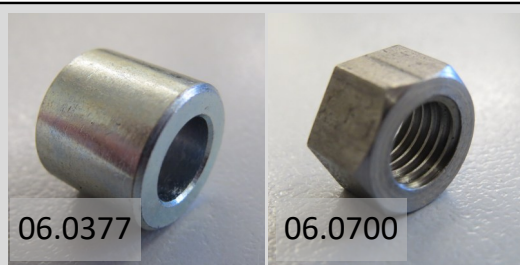

We are the only supplier of Commando & Dominator parts using the original factory drawings. Our products are mostly made in England and to original specification. We also offer Norton Rotary spares, factory service manuals and literature for **NORTON** and **TRIUMPH** motorcycles.

INSIST ON ANDOVER NORTON PARTS PACKAGED WITH OUR A.N. LOGO

NORTON COMMANDO ENGINE DRIVE SIDE COMPONENTS

Part	Description	Machine
06.0377	Stator stud spacer	Commandos to 1974
06.0386	Stator stud	Commandos to 1974
06.0402	Rotor spacer	Commandos to 1974
06.0664	Rotor shim 0.036"	Commandos to 1974
06.0665	Rotor shim 0.010"	Commandos to 1974
06.0700	Stator stud nut	All Commandos
06.4680	Rotor nut (06.0387)	All Commandos
06.4716	Stator stud	Commando 850Mk3
06.5718	Rotor key NM20948	All Commandos
06.7329	Alternator Upgrade 3 ph. Lucas/Podtronics	All Commandos
06.7894	Rotor washer (NM24948)	All Commandos
06.8100	Rotor RM23 60600444	All Commandos
06.8101	Stator 150w, 2 wire RM23 (47239)	All Commandos
60.2321	Stator stud washer	All Commandos
99.1006	Stator 120w, 2 wire RM21 (47205A)	All Commandos
99.9996	Stator 180w, 3 wire, 3 phase RM24 (47244)	All Commandos

BUY PARTS FROM OUR SALES COUNTER IN ANDOVER, HAMPSHIRE

Order on-line: www.andover-norton.co.uk tel: 01264 359 565 email: office@andover-norton.co.uk