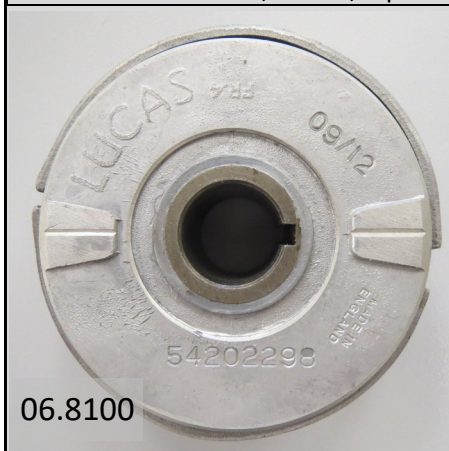

We are the only supplier of Commando & Dominator parts using the original factory drawings. Our products are mostly made in England and to original specification. We also offer Norton Rotary spares, factory service manuals and literature for **NORTON** and **TRIUMPH** motorcycles.

INSIST ON ANDOVER NORTON PARTS PACKAGED WITH OUR A.N. LOGO

NORTON COMMANDO ENGINE DRIVE SIDE COMPONENTS

Part	Description	Machine
06.0377	Stator stud spacer	Commandos to 1974
06.0386	Stator stud	Commandos to 1974
06.0402	Rotor spacer	Commandos to 1974
06.0664	Rotor shim 0.036"	Commandos to 1974
06.0665	Rotor shim 0.010"	Commandos to 1974
06.0700	Stator stud nut	All Commandos
06.4680	Rotor nut (06.0387)	All Commandos
06.4716	Stator stud	Commando 850Mk3
06.5718	Rotor key NM20948	All Commandos
06.7329	Alternator Upgrade 3 ph. Lucas/Podtronics	All Commandos
06.7894	Rotor washer (NM24948)	All Commandos
06.8100	Rotor RM23 60600444	All Commandos
06.8101	Stator 150w, 2 wire RM23 (47239)	All Commandos
60.2321	Stator stud washer	All Commandos
99.1006	Stator 120w, 2 wire RM21 (47205A)	All Commandos
99.9996	Stator 180w, 3 wire, 3 phase RM24 (47244)	All Commandos

BUY PARTS FROM OUR SALES COUNTER IN ANDOVER, HAMPSHIRE

Order on-line: www.andover-norton.co.uk tel: 01264 359 565 email: office@andover-norton.co.uk