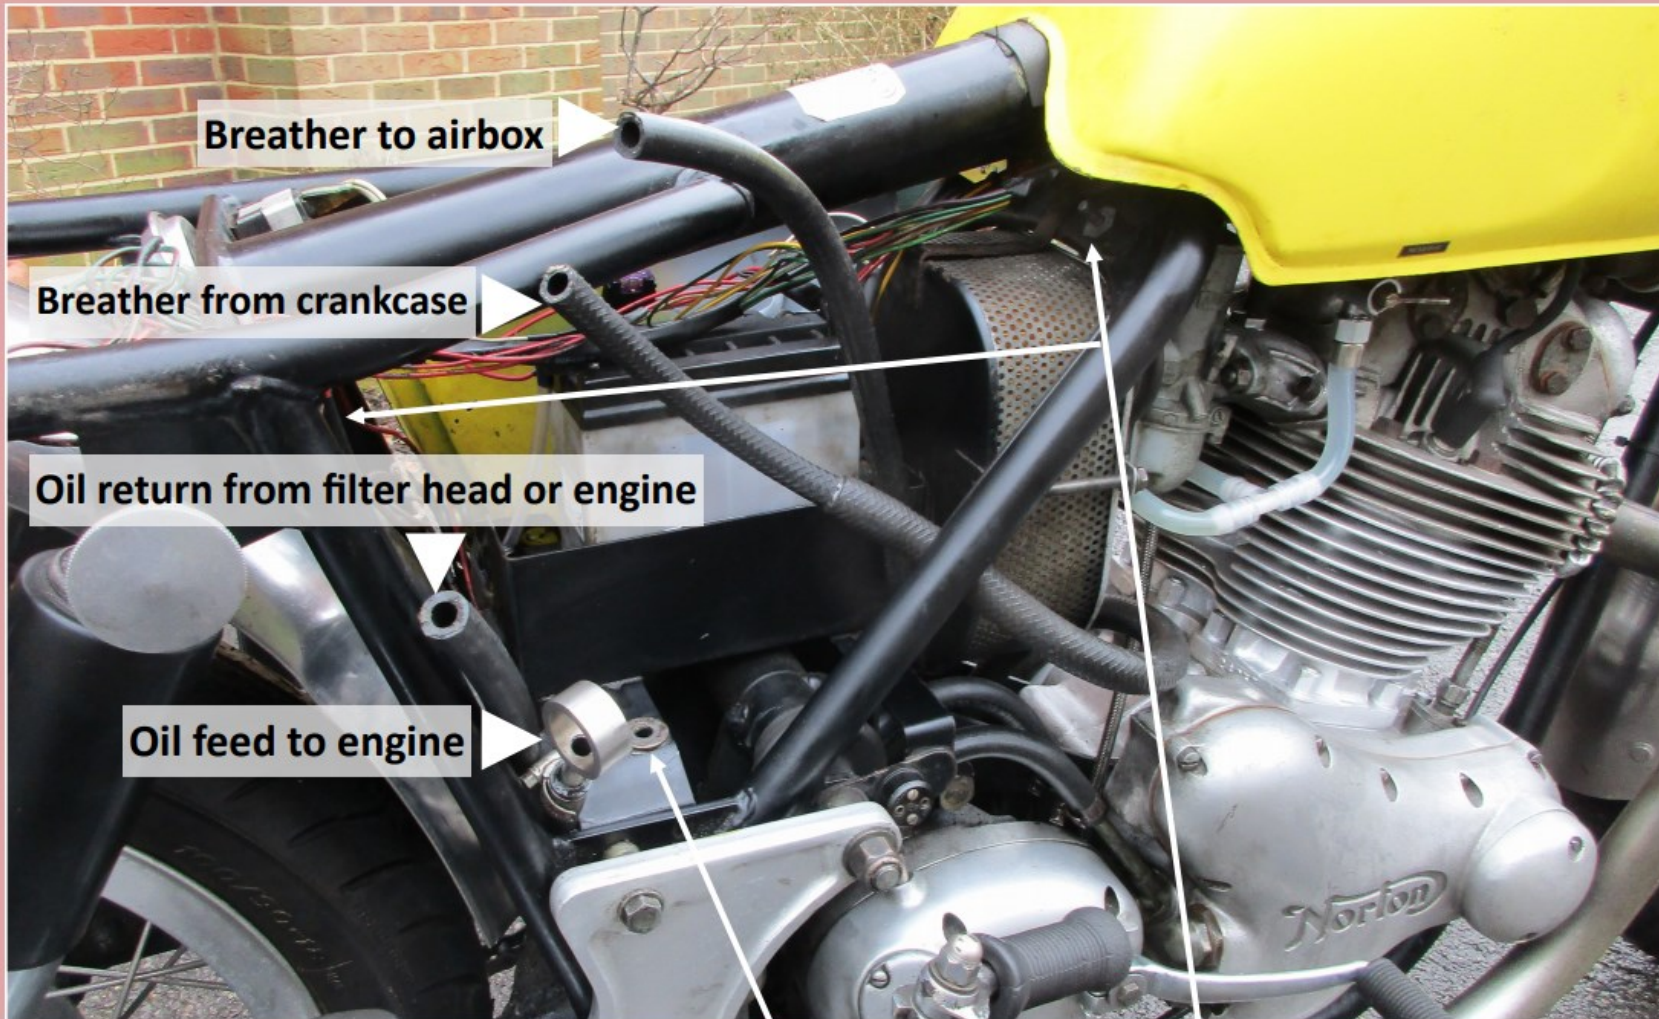

INSIST ON GENUINE FACTORY PARTS PACKAGED WITH OUR A.N. LOGO

**Commando Oil Tank 1971 to 73:
Hose connections & securing points**

14.0105 (1), 06.1650 (1)
60.2320 (1) & 06.0811 (1)

06.0636 (2), 60.2320 (4)
& 14.0103 (4)